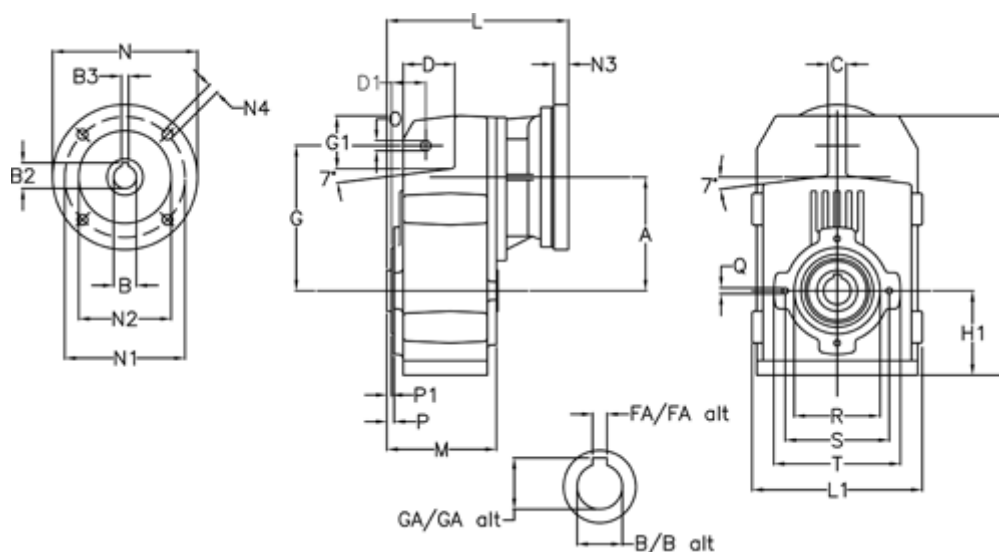

Article number: 29560109153225
 Description: Shaft mounted gear
 A102H25-91,5-P71B5

Measures

A = 112.50	FA = 8	M = 100.5	Q = M8x12
B = 25	G = 140	N = 160	R = 80
B1 = 14	G1 = 51.0	N1 = 130	S = 100
B2 = 16.3	GA = 28.3	N2 = 110	T = 120
B3 = 5	H = 251.0	N4 = M8x16	
C = 20	H1 = 84.0	O = 11	
D = 47.5	L = 185.5	P = 4.5	
D1 = 35.0	L1 = 170	P1 = 3.0	